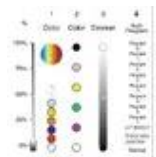

## FUTURELIGHT PCC-1200 PRO-Color-Changer

Extremely bright color changer

Réf. : 51840975

GTIN: 4026397169874

### Caractéristiques:

- DMX-controlled operation or stand-alone operation with Master/Slave function
- 48 preprogrammed scenes in Program Run for stand-alone operation
- Number of scenes in Program Run can be changed individually
- The scenes in Program Run can be modified via the control board or via an external controller and loaded into the memory
- 8 built-in programs can be called up via DMX controller
- Sound-controlled via built-in microphone
- Lightbeam with 27° radiation angle
- Control board with 4-digit display and foil keyboard for adjusting the DMX-starting address, Program, Reset
- For bright 1200 W lamp
- Color wheel 1 with 5 different, dichroic color filters and white
- Color wheel 2 with 4 different, dichroic color filters, blackout and white
- DMX control via every standard DMX controller
- Vous trouverez de plus amples informations sur ce produit dans la rubrique « Téléchargements » de la fiche technique

### Données techniques:

Alimentation électrique: 230 V AC, 50 Hz

Puissance totale de raccordement: 1300,00 W

Canaux DMX: 4

Dimension: Largeur : 41 cm

Profondeur : 45 cm  
Hauteur : 47 cm

---

DMX channels:	4
DMX connection:	3-pin XLR
Sound-control:	via built-in microphone
Color-wheel 1:	5 colors and white
Color-wheel 2:	4 colors, blackout and white
Dimensions (L x W x H):	470 x 410 x 450 mm
Weight:	18 kg
Produit spécial:	Non destiné à l'éclairage de la pièce dans les ménages
Utilisation:	Éclairage pour effets de spectacle