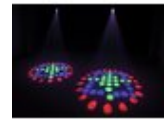

EUROLITE LED PD-2 Flower effect

Compact LED flower effect with mirror

Réf. : 51807823

GTIN: 4026397282559

L'article n'est plus disponible.

Description:

LED's party

Do you remember the first cellphones? They usually were big and had only a limited range of functions. Today the phones are compact and offer a broad range of functions at the same time. The lighting effects went through a similar development. Partly the size decreased but the range of functions didn't. This has increased steadily and doesn't need more space necessarily. With the new EUROLITE LED PD-2 EUROLITE presents you a mirror effect combining various functions in one compact device: LED technology, sound control, choice of DMX control or stand-alone operation - all these features for a favorable price. As various as the range of functions is the range of application. The mirror effect is suited for the use in discotheques, in your own party-room, at fashion parades, as well as for an impressive lighting in show windows.

One more advantage is the easy operation so that everybody can benefit of the new EUROLITE LED PD-2 mirror effect.

Caractéristiques:

- DMX-controlled operation or stand-alone operation
- Equipped with 57 LEDs: 20 x red, 17 x green and 20 x blue
- Brilliant colors
- Extremely low power consumption
- Easy operation
- Colors and strobe effect can be called up via DMX controller or DIP switches
- Mirror sound-controlled via built-in microphone
- Microphone-sensitivity adjustable via rotary-control
- Advantages of LED technology: long life, low power consumption, minimal heat emission, defacto maintenance free with brilliant light radiation
- For universal use, e.g. for discotheques, fashion parades, display-windows, party-rooms