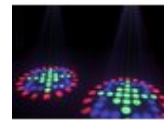

EUROLITE LED PD-2 Flower effect

Compact LED flower effect with mirror

Réf. : 51807823

GTIN: 4026397282559

L'article n'est plus disponible.

Description:

LED's party

Do you remember the first cellphones? They usually were big and had only a limited range of functions. Today the phones are compact and offer a broad range of functions at the same time. The lighting effects went through a similar development. Partly the size decreased but the range of functions didn't. This has increased steadily and doesn't need more space necessarily. With the new EUROLITE LED PD-2 EUROLITE presents you a mirror effect combining various functions in one compact device: LED technology, sound control, choice of DMX control or stand-alone operation - all these features for a favorable price. As various as the range of functions is the range of application. The mirror effect is suited for the use in discotheques, in your own party-room, at fashion parades, as well as for an impressive lighting in show windows.

One more advantage is the easy operation so that everybody can benefit of the new EUROLITE LED PD-2 mirror effect.

Caractéristiques:

- DMX-controlled operation or stand-alone operation
- Equipped with 57 LEDs: 20 x red, 17 x green and 20 x blue
- Brilliant colors
- Extremely low power consumption
- Easy operation
- Colors and strobe effect can be called up via DMX controller or DIP switches
- Mirror sound-controlled via built-in microphone
- Microphone-sensitivity adjustable via rotary-control
- Advantages of LED technology: long life, low power consumption, minimal heat emission, defacto maintenance free with brilliant light radiation
- For universal use, e.g. for discotheques, fashion parades, display-windows, party-rooms