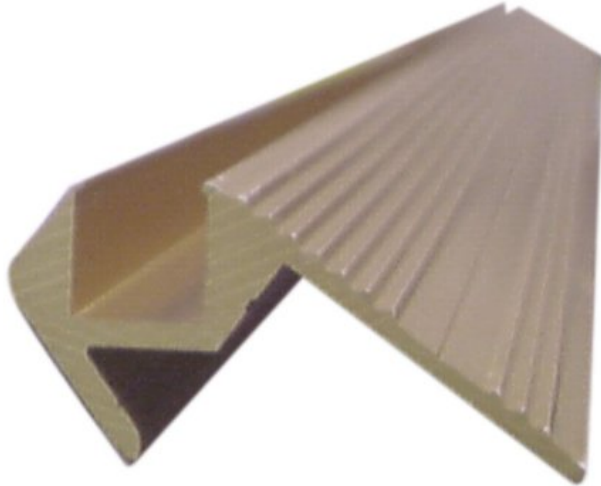

EUROLITE Step profile 10x10mm gold 4m

Profilé échelonné spécial pour Tubelights, etc.

Réf. : 51210704

GTIN:

L'article n'est plus disponible.

Caractéristiques:

Profilé échelonné spécial pour Tubelights, etc.

- Material: aluminum
- Dimensions: W: 48 mm, H: 24 mm
- Available lengths: 4000 mm
- Section for installing the Tubelights etc.: 10 x 10 mm
- Color: gold-color anodized, which means no color peeling off with the time
- Wheelchairs can easily overcome the channel
- Extreme stability
- Easy installation
- Low weight
- For exhibition and shop installers, discotheque and theatre installations

Logistique

EUROLITE Step profile, 10x10mm, gold /m<p class='attributgroup'>Special step profiles for Tubelights etc.

- Material: aluminum
- Dimensions: W: 48 mm, H: 24 mm
- Available lengths: 2000 mm or 4000 mm
- Section for installing the Tubelights etc.: 10 x 10 mm
- Color: gold-color anodized, which means no color peeling off with the time
- Extreme stability
- Easy installation
- Low weight
- Price is calculated by meter