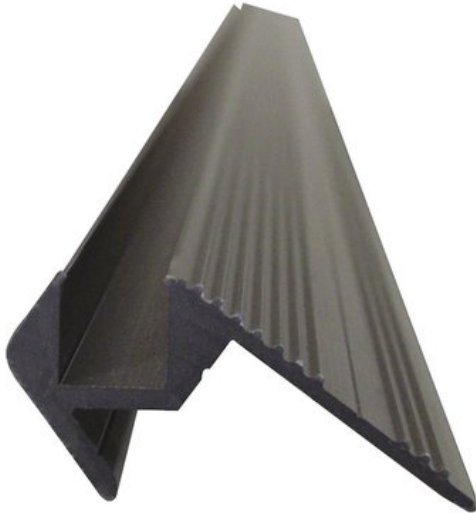

EUROLITE Step Profile 10x10mm black 2m

Profilé échelonné spécial pour Tubelights, etc.

Réf. : 51210502

GTIN:

L'article n'est plus disponible.

Caractéristiques:

Profilé échelonné spécial pour Tubelights, etc.

- Material: aluminum
- Dimensions: W: 48 mm, H: 24 mm
- Available lengths: 2000 mm
- Section for installing the Tubelights etc.: 10 x 10 mm
- Color: black anodized, which means no color peeling off with the time
- Wheelchairs can easily overcome the channel
- Extreme stability
- Easy installation
- Low weight
- For exhibition and shop installers, discotheque and theatre installations

Logistique

EUROLITE Step profile, 10x10mm, black /m<p class='attributgroup'>Special step profiles for Tubelights etc.

- Material: aluminum
- Dimensions: W: 48 mm, H: 24 mm
- Available lengths: 2000 mm or 4000 mm
- Section for installing the Tubelights etc.: 10 x 10 mm
- Color: black anodized, which means no color peeling off with the time
- Extreme stability
- Easy installation
- Low weight
- Price is calculated by meter