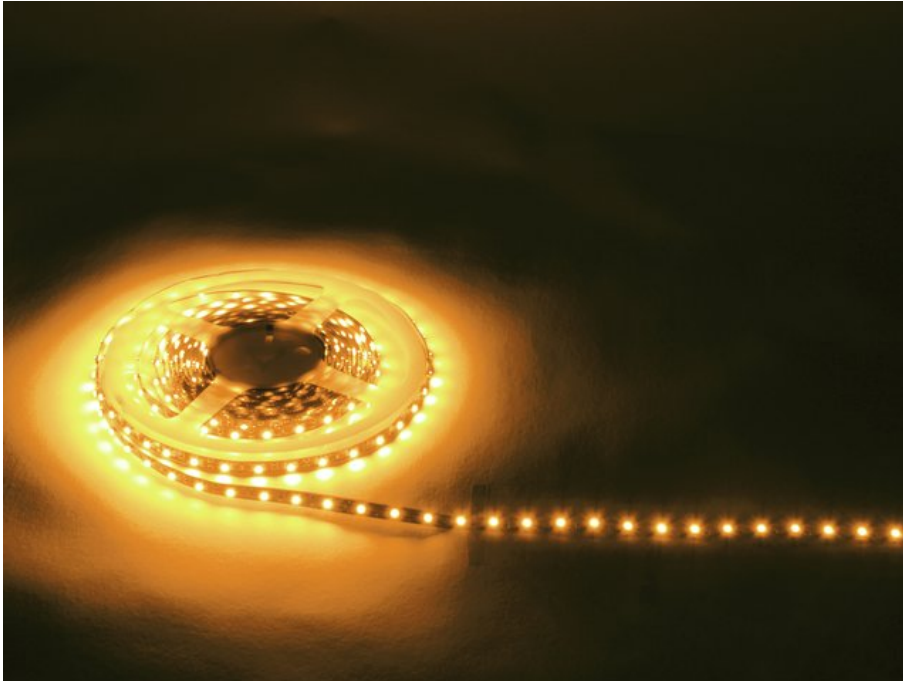

EUROLITE LED Strip 300 5m 3528 yellow 12V

Ruban de LED souple pour décorer l'intérieur

Réf. : 50530535

GTIN: 4026397255133

L'article n'est plus disponible.

Description:

With its numerous LED strips, Eurolite offers light on tape for technical decoration or bar illumination.

The flexible LED strips have a length of 5 meters. Unichrome versions - red, blue, green, yellow, cool white, warm white - are complimented by two RGB versions. The single colors can be ordered either with a wide span (150 LEDs) or with a short span (300 LEDs) between the LEDs. The RGB versions are available in 12 V or 24 operation - LED quantities are 150 or 240. An optional LED controller controls the brightness and the speed of the RGB LEDs or provides automatic run of the built-in color programs.

Supplied on a plastic reel, the LED stripes feature a self adhesive rear side for simple installation. Color and form can be used as desired as the strips are very flexible and adaptable to really every venue.

Caractéristiques:

- Flexible LED strip for decorative lighting
- Perfect for indirect lighting, custom-made versions for fair or shop applications as well as all kinds of background lighting
- Indoor use
- Can be cut into segments of variable size (groups of 3 LEDs)