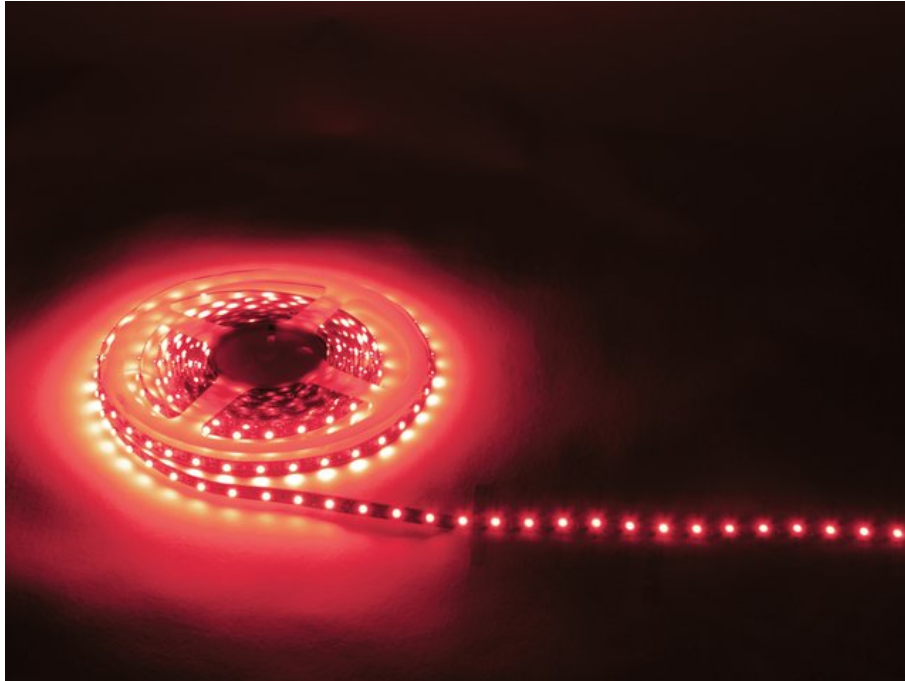

## EUROLITE LED Strip 300 5m 3528 red 12V

Ruban de LED souple pour décorer l'intérieur

Réf. : 50530520

GTIN: 4026397255027

### Description:

With its numerous LED strips, Eurolite offers light on tape for technical decoration or bar illumination.

The flexible LED strips have a length of 5 meters. Unichrome versions - red, blue, green, yellow, cool white, warm white - are complimented by two RGB versions. The single colors can be ordered either with a wide span (150 LEDs) or with a short span (300 LEDs) between the LEDs. The RGB versions are available in 12 V or 24 operation - LED quantities are 150 or 240. An optional LED controller controls the brightness and the speed of the RGB LEDs or provides automatic run of the built-in color programs.

Supplied on a plastic reel, the LED stripes feature a self adhesive rear side for simple installation. Color and form can be used as desired as the strips are very flexible and adaptable to really every venue.

### Caractéristiques:

- Flexible LED strip for decorative lighting
- Perfect for indirect lighting, custom-made versions for fair or shop applications as well as all kinds of background lighting
- Indoor use
- Can be cut into segments of variable size (groups of 3 LEDs)