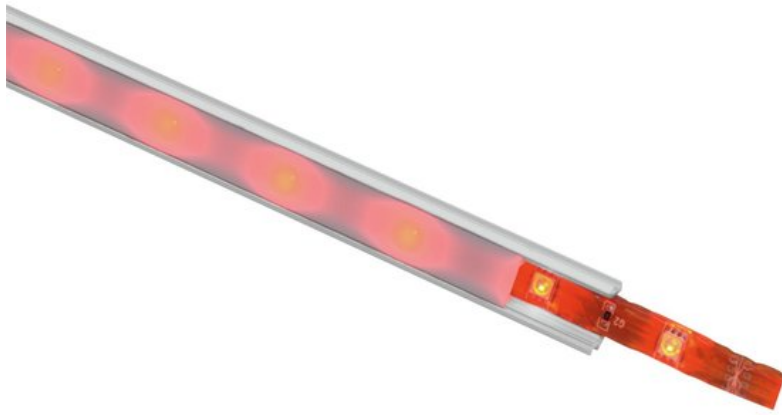

## EUROLITE LED IP Strip 150 5m red 12V

Ruban de LED souple pour l'intérieur et l'extérieur

Réf. : 50530150

GTIN: 4026397426663

### Description:

With its numerous IP LED strips, Eurolite offers light on tape for outdoor use. Eurolite presents different stripes fulfilling the IP68 standard.

The flexible LED strips have a length of 5 meters. Unichrome versions - red, blue, green, yellow, cool white, warm white - are complimented by two RGB versions. The single colors can be ordered either with a wide span (150 LEDs) or with a short span (300 LEDs) between the LEDs. The RGB versions are available in 12 V or 24 operation - LED quantities are always 150. An optional LED controller controls the brightness and the speed of the RGB LEDs or provides automatic run of the built-in color programs.

Supplied on a plastic reel, the LED stripes feature a self adhesive rear side for simple installation. Color and form can be used as desired as the strips are very flexible and adaptable to really every venue.

### Caractéristiques:

- Flexible LED strip for decorative lighting
- Perfect for indirect lighting, custom-made versions for fair or shop applications as well as all kinds of background lighting
- For indoor and outdoor use (IP44)
- Can be cut into segments of variable size (groups of 3 LEDs)
- Self-adhesive rear side
- Supplied on a plastic reel
- Matching control units and power units optionally available
- Different versions available