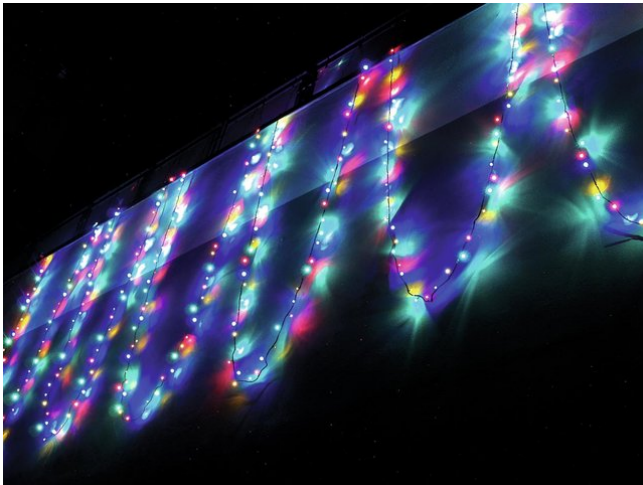

eurolite®

LED garland 230V 200 RWBY LEDs w.C.

Exclusive LED light chain for stylish deco effects!

Réf. : 50499252

GTIN: 4026397271119

L'article n'est plus disponible.

eurolite®

LED garland 230V 200 RWBY LEDs w.C.

Exclusive LED light chain for stylish deco effects!

Réf. : 50499252

GTIN: 4026397271119

Caractéristiques:

- Light chain with 200 LEDs in the colors red, white, blue and yellow for decorative lighting
- Intergrated controller for selecting various effects
- 24.5 meters long with 10-meter feed line with power unit