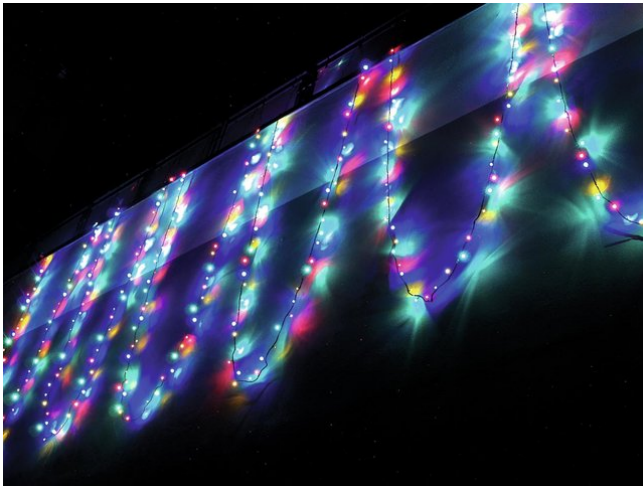

eurolite®

LED garland 230V 200 RGBY LEDs w.C.

Exclusive LED light chain for stylish deco effects!

Réf. : 50499250

GTIN: 4026397271096

L'article n'est plus disponible.

eurolite®

LED garland 230V 200 RGBY LEDs w.C.

Exclusive LED light chain for stylish deco effects!

Réf. : 50499250

GTIN: 4026397271096

Caractéristiques:

- Light chain with 200 LEDs in the colors red, green, blue and yellow for decorative lighting
- Intergrated controller for selecting various effects
- 24.5 meters long with 10-meter feed line with power unit