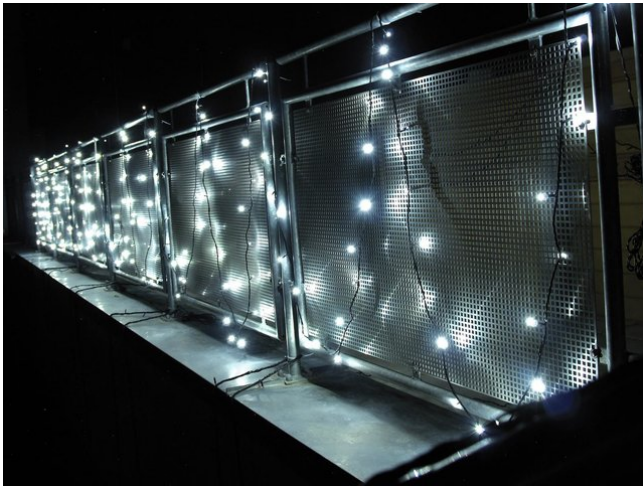

## LED garland 230V 200 cold white LEDs w.C.

Exclusive LED light chain for stylish deco effects!

Réf. : 50499240

GTIN: 4026397270976

**L'article n'est plus disponible.**

## LED garland 230V 200 cold white LEDs w.C.

Exclusive LED light chain for stylish deco effects!

Réf. : 50499240

GTIN: 4026397270976

### Caractéristiques:

---

- Light chain with 200 cold white LEDs
- Intergrated controller for selecting various effects
- 24.5 meters long with 10-meter feed line with power unit