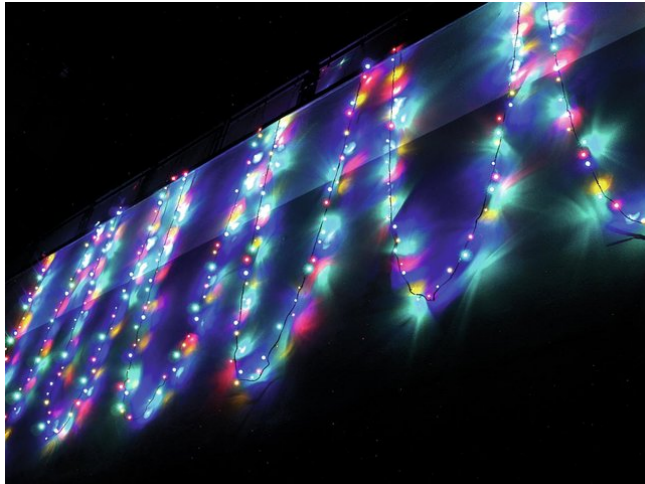

eurolite®

LED garland 230V 200 RWBY LEDs

Exclusive LED light chain for stylish deco effects!

Réf. : 50499232

GTIN: 4026397270952

L'article n'est plus disponible.

eurolite®

LED garland 230V 200 RWBY LEDs

Exclusive LED light chain for stylish deco effects!

Réf. : 50499232

GTIN: 4026397270952

Caractéristiques:

- Advantages of LED technology: long life, low power consumption, minimal heat emission, defacto maintenance free with brilliant light radiation
- Long LED life
- 10 meters feed line (incl. plug & transformer)
- 26 meters LED light chain
- Available in versions with and without controller