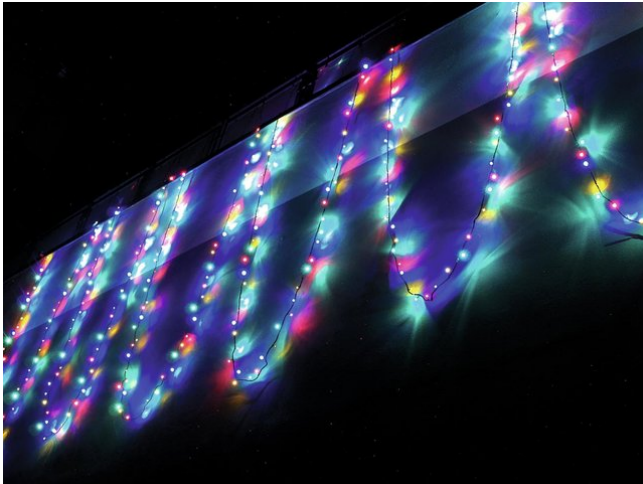

## LED garland 230V 200 RGBY LEDs

Exclusive LED light chain for stylish deco effects!

Réf. : 50499230

GTIN: 4026397270938

**L'article n'est plus disponible.**

### Caractéristiques:

---

- Light chain with 200 blue LEDs in the colors red, green, blue and yellow for decorative lighting
- Intergrated controller for selecting various effects
- 24.5 meters long with 10-meter feed line with power unit