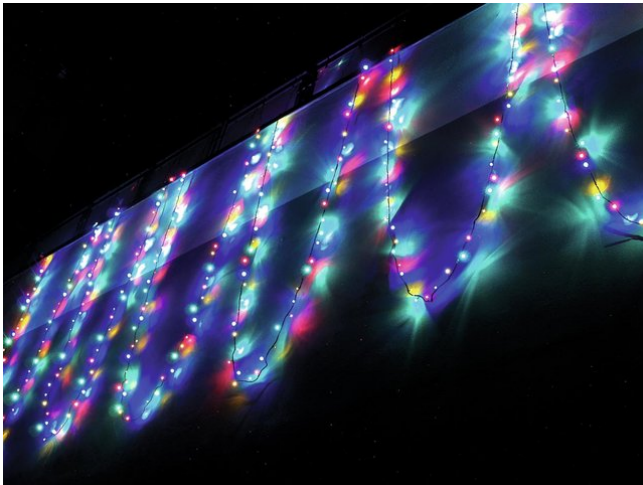

eurolite®

LED garland 230V 80 RGBY LEDs w.C.

Exclusive LED light chain for stylish deco effects!

Réf. : 50499210

GTIN: 4026397270648

L'article n'est plus disponible.

eurolite®

LED garland 230V 80 RGBY LEDs w.C.

Exclusive LED light chain for stylish deco effects!

Réf. : 50499210

GTIN: 4026397270648

Caractéristiques:

- Advantages of LED technology: long life, low power consumption, minimal heat emission, defacto maintenance free with brilliant light radiation
- Long LED life
- 10 meters feed line (incl. plug & transformer)
- 12 meters LED light chain
- Available in versions with and without controller