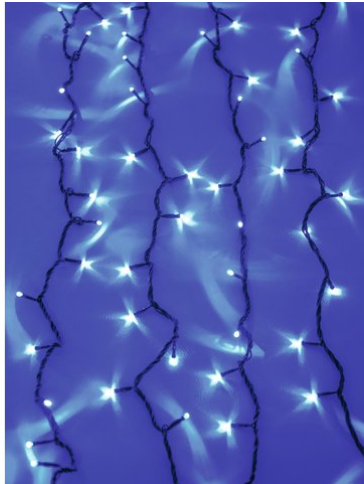

eurolite®

LED Waterfall Light 2400 UV LEDs

LED curtain with waterfall effect

Réf. : 50499087

GTIN: 4026397505856

L'article n'est plus disponible.

eurolite®

LED Waterfall Light 2400 UV LEDs

LED curtain with waterfall effect

Réf. : 50499087

GTIN: 4026397505856

Caractéristiques:

- LED light chain with waterfall effect for decorative lighting
- Absolute eyecatcher for any room
- Creates a unique atmosphere
- 3 x 10 meters
- Chaser effect with adjustable speed
- Dimmable
- Easy handling and installation
- Ready for connection with 1.5 m feed line
- UV version