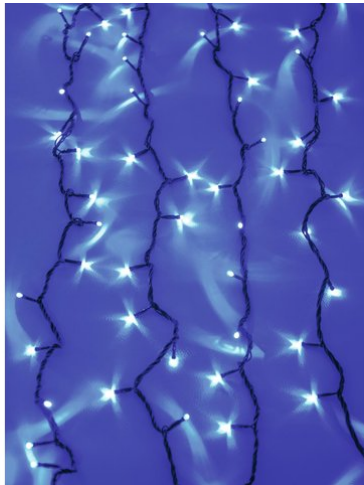

eurolite®

LED Waterfall Light 2400 blue LEDs

LED curtain with waterfall effect

Réf. : 50499086

GTIN: 4026397505849

L'article n'est plus disponible.

eurolite®

LED Waterfall Light 2400 blue LEDs

LED curtain with waterfall effect

Réf. : 50499086

GTIN: 4026397505849

Caractéristiques:

- LED light chain with waterfall effect for decorative lighting
- Absolute eyecatcher for any room
- Creates a unique atmosphere
- 3 x 10 meters
- Chaser effect with adjustable speed
- Dimmable
- Easy handling and installation
- Ready for connection with 1.5 m feed line
- Color: blue