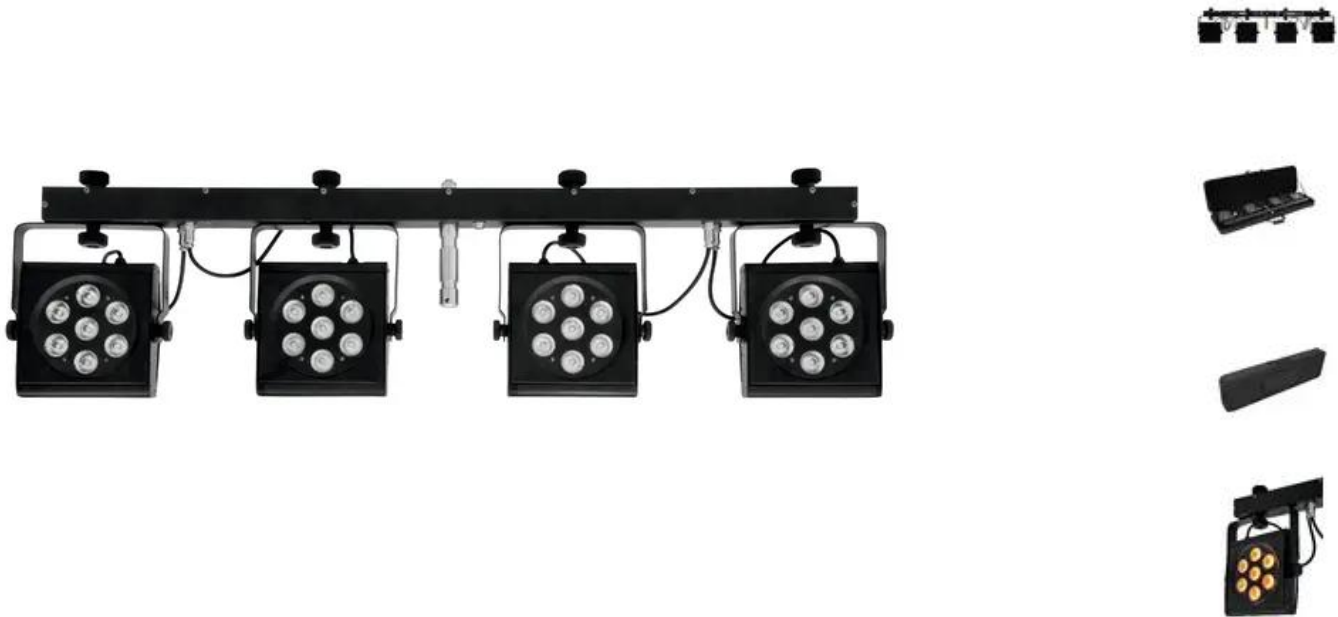

EUROLITE LED KLS-2001 Compact light set

DMX LED spotlight set with 28 x 4in1 LED for mobile use

Réf. : 42109890

GTIN: 4026397440034

Caractéristiques:

- Complete LED light set with four slimline LED spots
- Crossbar with integrated DMX control unit
- Installation via TV pin for tripods with 28 mm interior diameter
- Ultra-light ideally suited for mobile use
- 7 quadcolor LEDs (QCL) per spot (3 x RGBA and 4 x RGBW)
- Comes pre-assembled with practical transport bag
- Through the close chip placement of the multichip technology, an exquisite color mix even with short distances to the illuminated surface is provided
- Movable and tiltable spotlights
- DMX-controlled operation or stand-alone operation with processor-controlled color change
- Master/Slave operation
- Sound-control via built-in microphone with sensitivity control
- DMX512 control via regular DMX controller (occupies 23 channels)
- Via DMX, each spot can be individually controlled
- DMX functions: dimmer, automatic mode, music control, strobe effect
- Addressing and setting via control panel with 4-digit LED display
- Suited for installation on a lighting stand (not included) or truss
- Black lacquered metal version
- Ideal for bands, stages or solo entertainers
- Ready for connection with power cord and PowerCon input
- 4 IEC outputs for power supply of further devices
- 28 LED
- Vous trouverez de plus amples informations sur ce produit dans la rubrique « Téléchargements » de la fiche technique