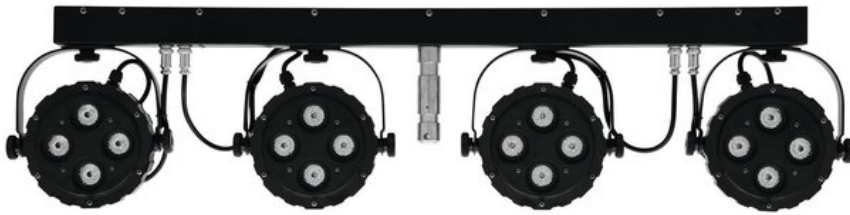

EUROLITE LED KLS-160 Compact light set

DMX LED spotlight set with 16 x 3in1 LED

Réf. : 42109615

GTIN: 4026397488463

L'article n'est plus disponible.

Caractéristiques:

- Complete LED light set with four slimline LED spots
- Crossbar with integrated DMX control unit
- Installation via TV pin for tripods with 28 mm interior diameter
- Ultra-light ideally suited for mobile use
- Mounts to stands and truss systems
- Comes pre-assembled with practical transport bag
- 4 tricolor LEDs per spot provide for an exquisite RGB color mix
- Movable and tiltable spotlights
- DMX-controlled operation or stand-alone operation with processor-controlled color change
- Master/Slave operation
- Sound-control via built-in microphone with sensitivity control
- Convenient control possible via optional 4-pedal foot pedal FP-1 or IR2DMX controller with remote control
- DMX512 control via regular DMX controller (occupies 15 channels)
- Optimized for control with the optional control panel DMX LED Operator 4
- Via DMX, each spot can be individually controlled
- DMX functions: dimmer, automatic mode, music control, strobe effect
- Addressing and setting via control panel with 4-digit LED display
- Black lacquered metal version
- Ready for connection with power cord and safety plug
- Déjà préprogrammé pour %: Light`J; Light Captain