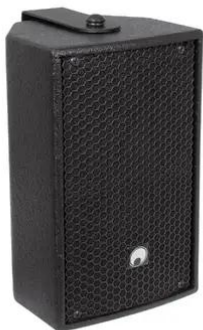

## LI-204B MK2 2-Way Top

Speaker with mount, 4" woofer, 1" dome tweeter, 30 W RMS

**Réf. : 11038981**

GTIN: 4026397493917

### Caractéristiques:

- Dedicated full-range bassreflex system for fixed installation
- 10 cm (4") bass speaker and 25 mm (1") horn tweeter
- Attractive trapezoidal cabinet made of 8/12 mm plywood
- Scratch-resistant lacquer surface in black or white
- Supplied with movable mounting bracket for ceiling or wall installation
- Impact-resistant steel grille with acoustic foam
- 2 x M10 thread inserts
- For PA applications in restaurants, bars, discos and shops
- Avec étrier pivotant et inclinable pour une installation au mur ou au plafond, quel que soit l'angle