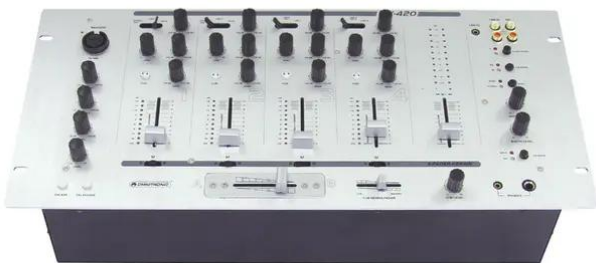

MX-420 Multichannel mixer

PRO 4+1-channel mixer

Réf. : 10006755

GTIN: 4026397361155

MX-420 Multichannel mixer

PRO 4+1-channel mixer

Réf. : 10006755

GTIN: 4026397361155

Caractéristiques:

- High-grade discotheque mixer with convincing sound and 2 master channels
- 4 channels with gain control, 3-band equalizer, cue button, smooth and durable faders and 10-digit LED level meter
- 1 DJ microphone channel with 3-band equalizer, level control, on air and talkover selector
- Color illuminated rotary controls and rubber buttons
- Prefader listening to all input channels and the master output via adjustable headphones output, with cue mix/split function
- Replaceable crossfader for crossfading between input channels
- 2 separately controllable master channels with mono/stereo selector switch
- Master channel 1 with fader and 10-digit stereo LED level meter, switchable to master channel 2
- Adjustable monitor output (DJ booth)
- 2 recording outputs, independent of the master and with on/off switch for DJ microphone signals
- Outputs: 2 x master (stereo XLR/stereo RCA), 1 x booth (stereo RCA/6.3 mm stereo jack, bal.) and 2 x record (stereo RCA)