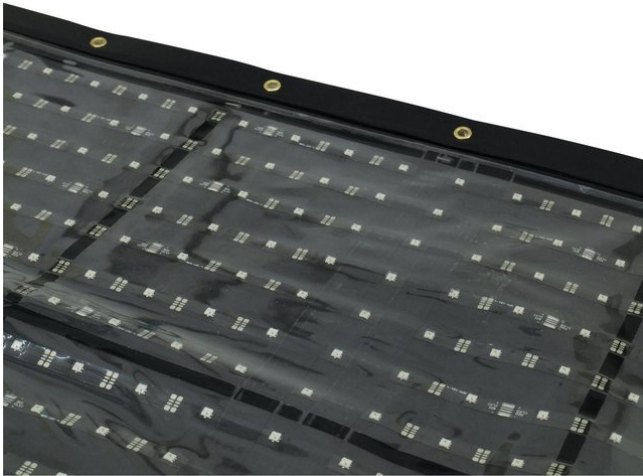

eurolite®

Set EUROLITE DF-40 + Controller

Réf. : 09000048

GTIN:

L'article n'est plus disponible.

eurolite®

Set EUROLITE DF-40 + Controller

Réf. : 09000048

GTIN:

Caractéristiques:

EUROLITE DF-40 LED display 92x92

Ultra flat and flexible LED display

- Ultraflat and flexible LED display for bright and colorful projection of videos and graphics
- Bends, rolls and moulds around almost any shape for waves, columns, circles, arcs and angles
- 4 millimeters thin and 800 grams light for convenient transport and simple installation
- 40 mm pixel pitch (seamless image at about 40 m)
- Applicable for installation in counters, columns and rear walls in shops and clubs, on fairs and various other environments
- Extendable for of large video billboards
- Control per network protocol in live mode with PC software or in stand-alone mode with media player (accessories)
- Control also possible per MADRIX, DMX and Artnet
- Large operating range from -20° to +50° C
- Commandé via DMX