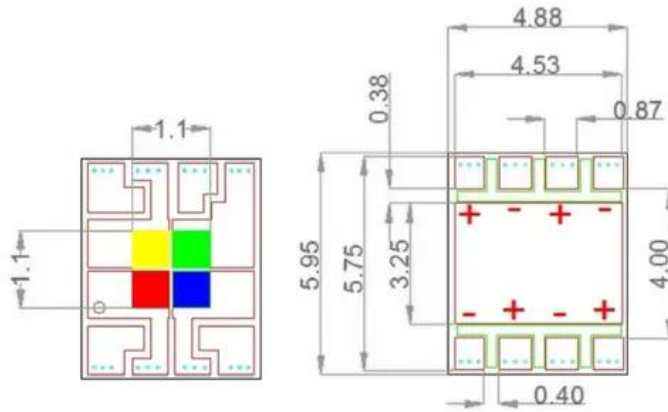

# LED COB 40W RGBW LED IP PAR 12x40 QCL Zoom (OSR-40RGBW)

Art. No.: E6520111

GTIN: 4026397719338

---

---