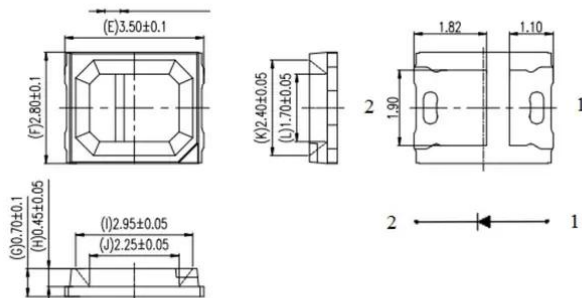

LED HCL 0,2W RGBALC LED PLL-2000 HCL Panel (2835RGBALC)

Art. No.: E6520105
GTIN: 4026397718270

LED HCL 0,2W RGBALC LED PLL-2000 HCL Panel (2835RGBALC)

Art. No.: E6520105
GTIN: 4026397718270

Features:

List price: 2.36 €
incl. 19% VAT.