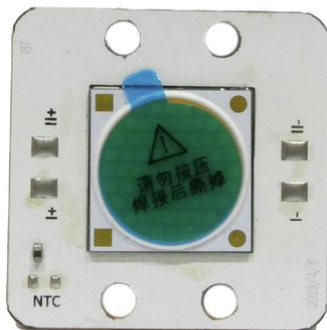

LED COB 60W 3200K LED PFE-60 WW Profile Spot 9-25° (TX-1818W60FC120)

Art. No.: E6520068
GTIN: 4026397717006

List price: 47.12 €
incl. 19% VAT.

LED COB 60W 3200K LED PFE-60 WW Profile Spot 9-25° (TX-1818W60FC120)

Art. No.: E6520068
GTIN: 4026397717006

Features:
