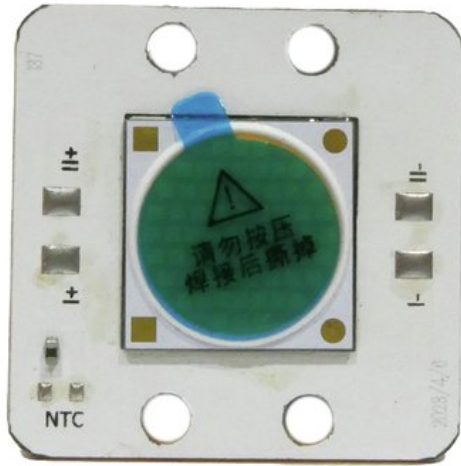

---

**LED COB 60W 3200K LED PFE-60 WW Profile Spot 9-25° (TX-1818W60FC120) No.: E6520068**

GTIN: 4026397717006

---

**List price: 47.12 €**

incl. 19% VAT.

**Features:**

---

**Technical specifications:**

---

Weight: 10 g

---

**Logistic**

---

EAN / GTIN: 4026397717006

Weight: 0,01 kg

Length: 0.03 m

Width: 0.03 m

Height: 0.01 m