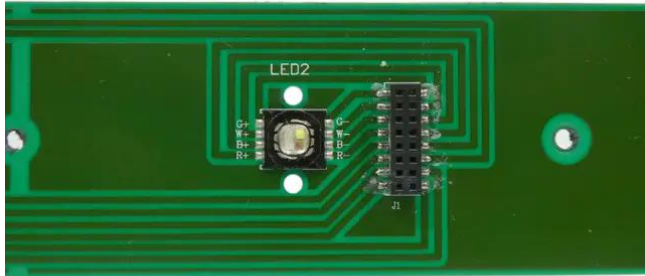

Pcb (LED) AKKU Bar-6 QCL (SL-LQ806-LIGHT-V2)

Art. No.: E6520059

GTIN: 4026397716863

Pcb (LED) AKKU Bar-6 QCL (SL-LQ806-LIGHT-V2)

Art. No.: E6520059

GTIN: 4026397716863

Features:
