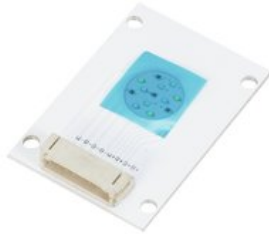

LED COB 30W RGBW LED PMB-8 COB QCL 30W ()

Art. No.: E6519951

GTIN: 4026397709940

List price: 14.74 €

incl. 19% VAT.

Features:

Technical specifications:

Weight:	10 g
---------	------

Logistic

EAN / GTIN: 4026397709940

Weight: 0,01 kg

Length: 0.05 m

Width: 0.04 m

Height: 0.01 m