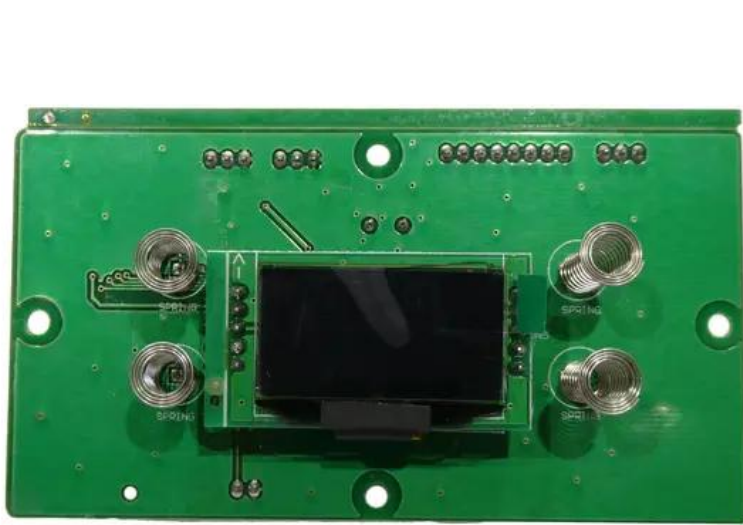

# Pcb (Display) AKKU IP UP-4 Entry QCL Spot QuickDMX (P4-073 V1.2)

Art. No.: E6519949  
GTIN: 4026397709926

---

---