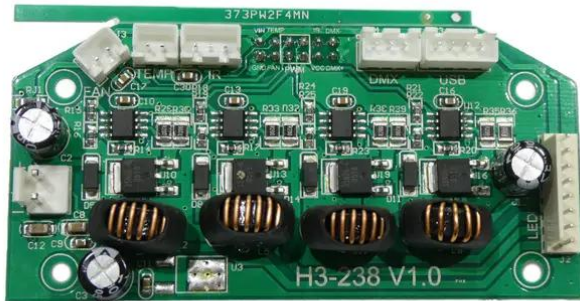

## Pcb (Control) LED Theatre COB 200 RGB+WW (H3-238 V1.0)

Art. No.: E6519942  
GTIN: 4026397709711

---

## Pcb (Control) LED Theatre COB 200 RGB+WW (H3-238 V1.0)

Art. No.: E6519942  
GTIN: 4026397709711

**Features:**

---