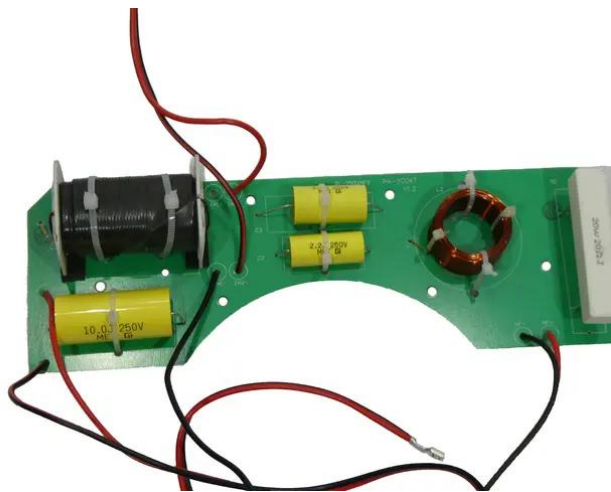

crossover ODX-208TM (PA-Y0047 V1.2)

Art. No.: E6519915
GTIN: 4026397707618

All rights reserved. Subject to change without notice. Errors and omissions excepted.
Illustration only. Actual item may differ from photo.

crossover ODX-208TM (PA-Y0047 V1.2)

Art. No.: E6519915
GTIN: 4026397707618

Features:

All rights reserved. Subject to change without notice. Errors and omissions excepted.
Illustration only. Actual item may differ from photo.