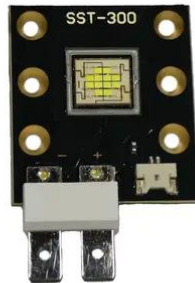

LED COB 180W 8300K LED TMH-S180 (SST-300 WT-180S56P12)

Art. No.: E6519909

GTIN: 4026397707465

LED COB 180W 8300K LED TMH-S180 (SST-300 WT-180S56P12)

Art. No.: E6519909

GTIN: 4026397707465

Features:
