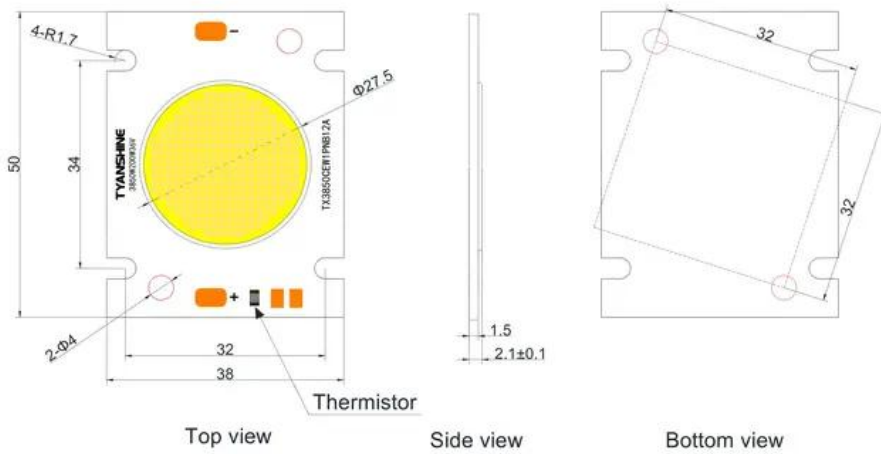

LED COB 250W 3200K LED PFE-200 3000K Profile Spot (TX-3850S200C28FA2-03H05)

GTIN: 4026397706833

Features:

Technical specifications:

Weight: 0.04 kg

Scope of delivery:

Logistic

EAN / GTIN: 4026397706833

Weight: 0,04 kg

Length: 0.05 m

Width: 0.04 m

Height: 0.00 m