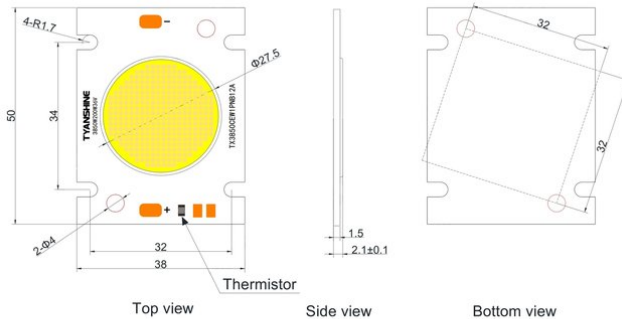

# LED COB 250W 3200K LED PFE-200 3000K Profile Spot (TX-3850S200C28F12-03H95)

Art. No.: E6519894  
GTIN: 4026397706833

**List price: 262.18 €**  
incl. 19% VAT.

---