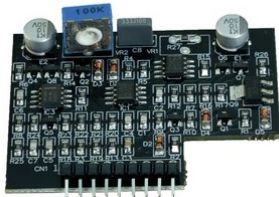

Pcb (Control) QCA-10000MK2

Art. No.: E6519893
GTIN: 4026397706802

List price: 17.49 €
incl. 19% VAT.

All rights reserved. Subject to change without notice. Errors and omissions excepted.
Illustration only. Actual item may differ from photo.

Pcb (Control) QCA-10000MK2

Art. No.: E6519893
GTIN: 4026397706802

Features:

All rights reserved. Subject to change without notice. Errors and omissions excepted.
Illustration only. Actual item may differ from photo.