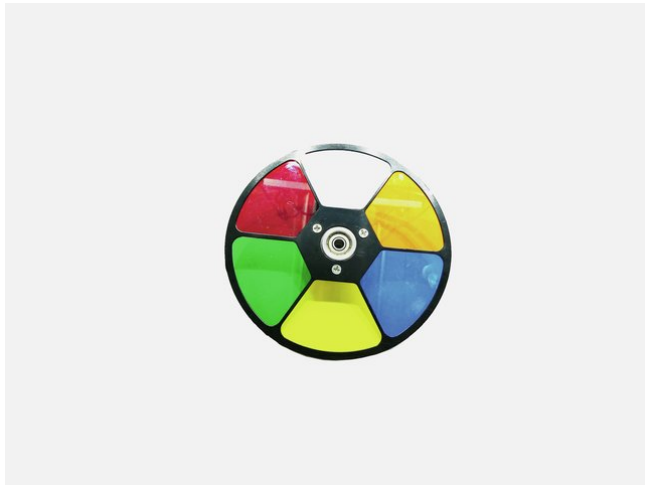

Color wheel LED SL-350 Ø= 125mm (5+1 Dichros)

Art. No.: E6519887
GTIN: 4026397705485

List price: 56.95 €
incl. 19% VAT.

Color wheel LED SL-350 Ø= 125mm (5+1 Dichros)

Art. No.: E6519887
GTIN: 4026397705485