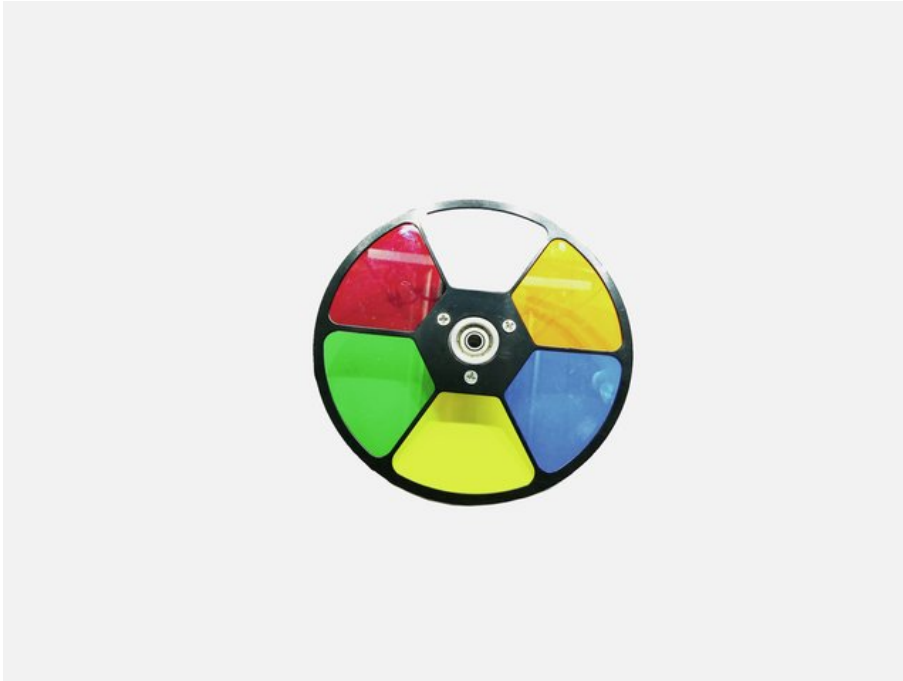

---

**Color wheel LED SL-350 Ø= 125mm (5+1 Dichros)**

**Art. No.: E6519887**

GTIN: 4026397705485

---

**List price: 56.95 €**

incl. 19% VAT.

**Features:**

Weight: 0,05 kg

Length: 0.12 m

Width: 0.12 m

Height: 0.01 m