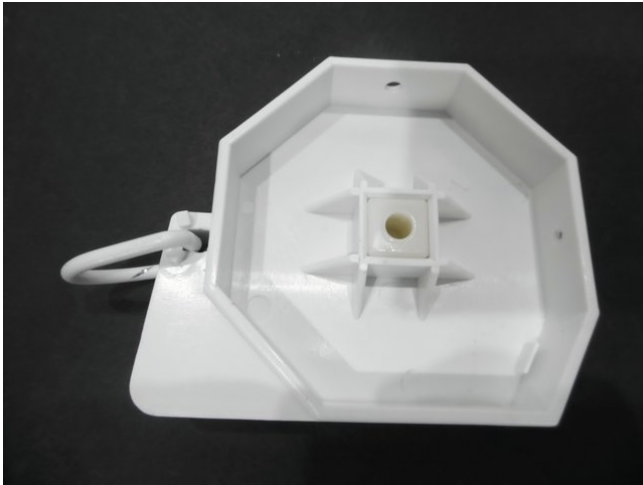

## housing part (Plastic/right/big) projection screen white

**Art. No.: E6519859**

GTIN: 4026397704525

**List price: 6.68 €**  
incl. 19% VAT.

---

## housing part (Plastic/right/big) projection screen white

**Art. No.: E6519859**

GTIN: 4026397704525