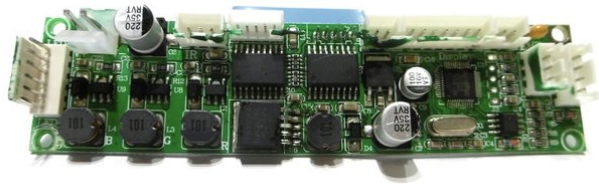

## Pcb (Control) LED WF-30 (H3-212 V1.0)

**Art. No.: E6519853**  
GTIN: 4026397704440

**List price: 47.12 €**  
incl. 19% VAT.

---

All rights reserved. Subject to change without notice. Errors and omissions excepted.  
Illustration only. Actual item may differ from photo.