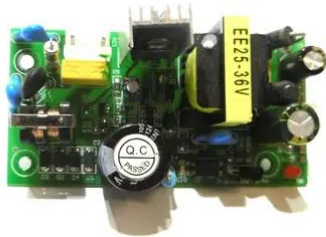

---

**Pcb (Power supply) 12V/3A LED  
SLS-360 UV 36x1W Floor  
(T12V3A-6PCB)**

**Art. No.: E6519746**  
GTIN: 4026397698688

---

**Pcb (Power supply) 12V/3A LED  
SLS-360 UV 36x1W Floor  
(T12V3A-6PCB)**

**Art. No.: E6519746**  
GTIN: 4026397698688