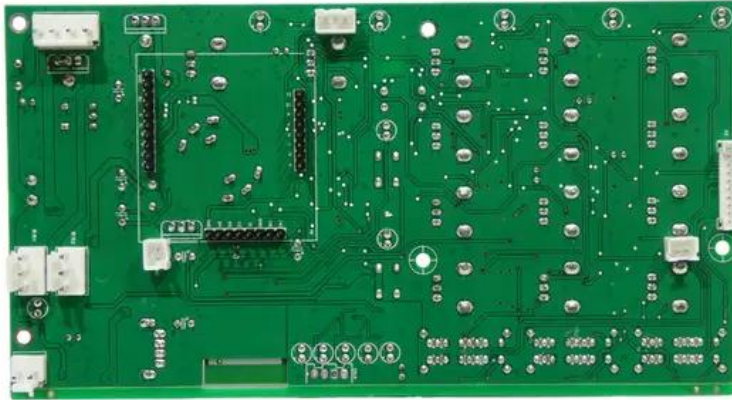

Pcb (Control/BT) PORTY-8A

Art. No.: E6519706

GTIN: 4026397696493

Features:

Technical specifications:

Weight: 0.17 kg

Scope of delivery:

Logistic

EAN / GTIN: 4026397696493

Weight: 0,17 kg

Length: 0.18 m

Width: 0.10 m

Height: 0.04 m