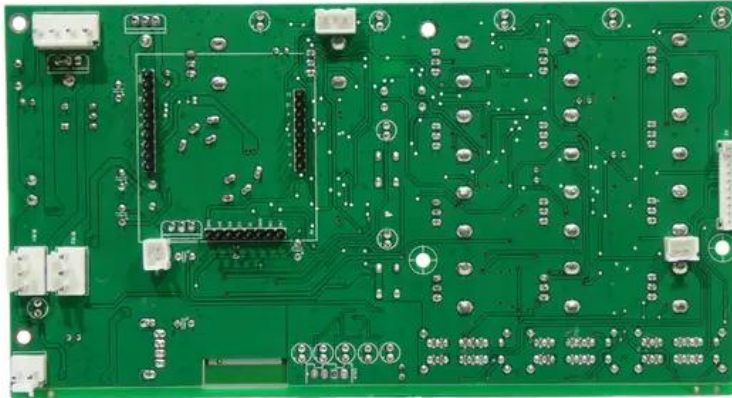

## Pcb (Control/BT) PORTY-8A

Art. No.: E6519706

GTIN: 4026397696493

---

**List price: 105.03 €**

incl. 19% VAT.

---