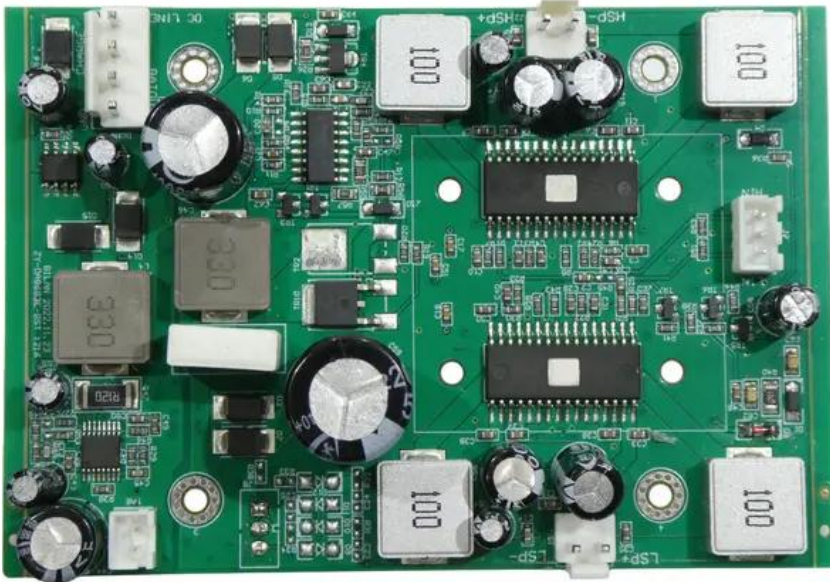

Pcb (Amplifier) PORTY-8A

Art. No.: E6519704

GTIN: 4026397696479

Features:

Technical specifications:

Weight: 0.10 kg

Scope of delivery:

Logistic

EAN / GTIN: 4026397696479

Weight: 0,10 kg

Length: 0.11 m

Width: 0.07 m

Height: 0.03 m