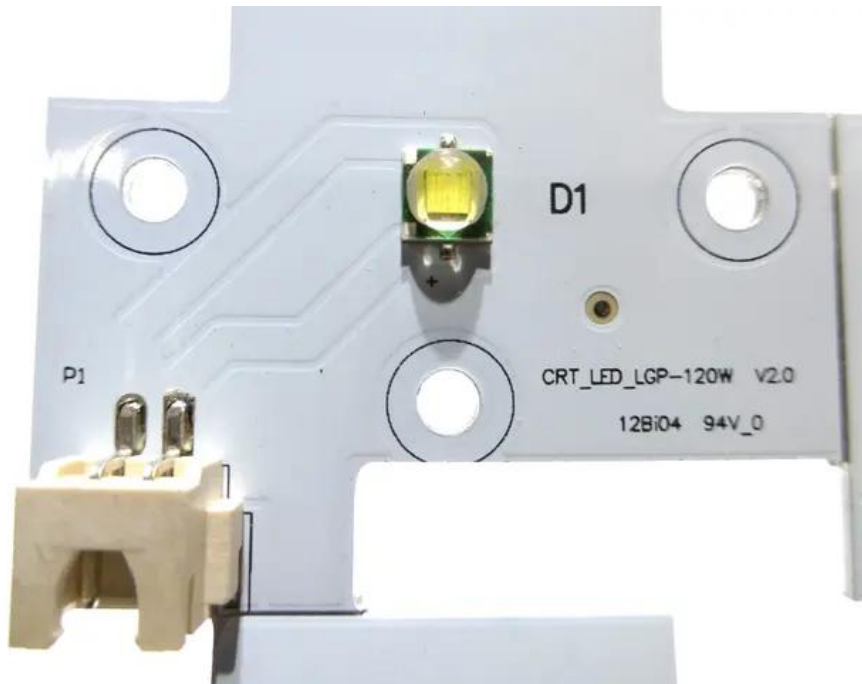

# Pcb (LED) LED IP LP-7 Logo-Projektor (CRT\_LED\_LGP-120W)

Art. No.: E6519701

GTIN: 4026397696400

---

---

## Technical specifications:

Weight: 0.01 kg

---

---

## Logistic

EAN / GTIN: 4026397696400

Weight: 0,01 kg

Length: 0.04 m

Width: 0.04 m

Heigth: 0.01 m