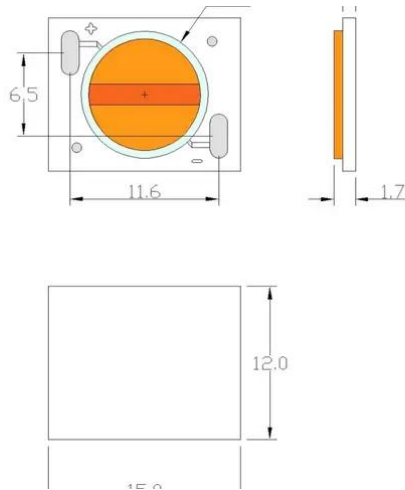

# LED COB 17W 3000K LED THA-20PC TRC ProLight (PDSQ-17FVL-D2030A)

Art. No.: E6519640  
GTIN: 4026397692440

---