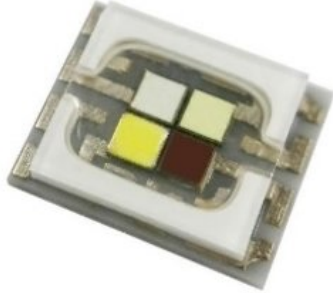

LED COB 15W RGBW PST-15W MK2 COB (PBED-15FTE-S)

Art. No.: E6519590

GTIN: 4026397688962

List price: 27.87 €

incl. 19% VAT.

Features:

Technical specifications:

Weight: 40 g

Logistic

EAN / GTIN: 4026397688962

Weight: 0,04 kg

Length: 0.08 m

Width: 0.08 m

Height: 0.02 m