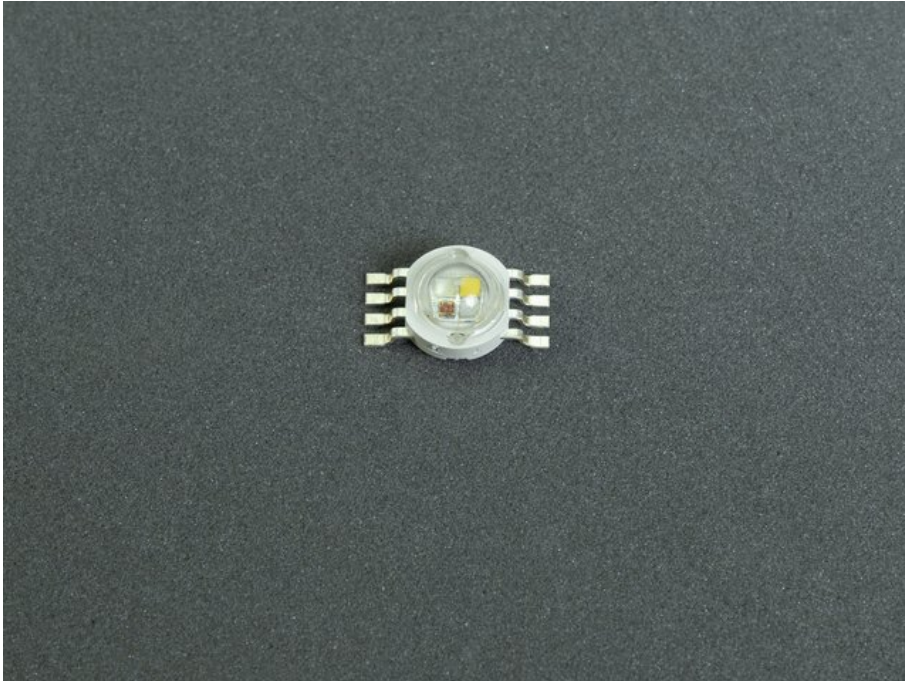

---

**LED QCL 7W BRWWG LED KLS-902 (TX-BRSG2A120-101)****Art. No.: E6519371**GTIN: 4026397673913

---

**List price: 11.88 €**

incl. 19% VAT.

**Features:**

---

**Technical specifications:**

---

Weight: 10 g

---

**Logistic**

---

EAN / GTIN: 4026397673913

Weight: 0,00 kg

Length: 0.02 m

Width: 0.01 m

Height: 0.01 m