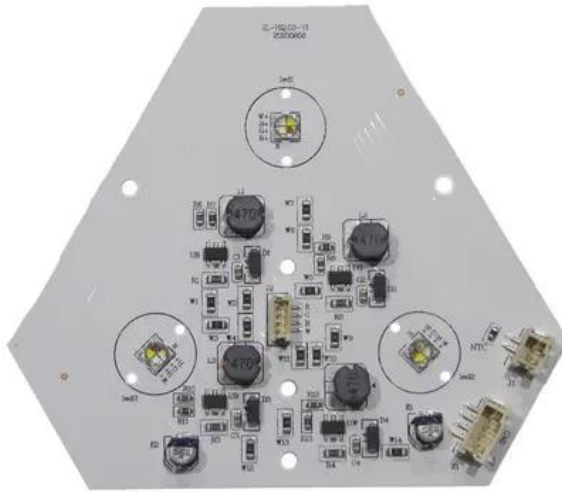

Pcb (LED) AKKU IP TL-3 QCL Trusslight CRMX

Art. No.: E6512548

GTIN: 4026397755411

Features:

Technical specifications:

Weight: 0.05 kg

Scope of delivery:

Logistic

EAN / GTIN: 4026397755411

Weight: 0,05 kg

Length: 0.11 m

Width: 0.10 m

Height: 0.01 m