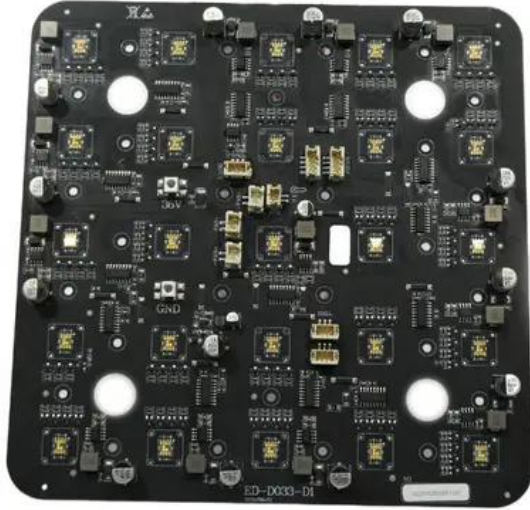

Pcb (LED) LED TMH-W375 Matrix Moving-Head Wash Zoom

Art. No.: E6512406

GTIN: 4026397750782

List price: 251.9 €

incl. 19% VAT.

Features:

Technical specifications:

Weight: 0.22 kg

Scope of delivery:

Logistic

EAN / GTIN: 4026397750782

Weight: 0,22 kg

Length: 0.20 m

Width: 0.20 m

Height: 0.01 m