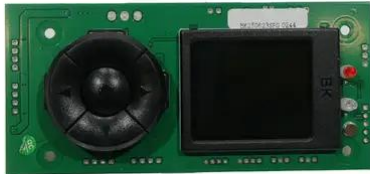

Pcb (Display) LED TMH-W375 Matrix Moving-Head Wash Zoom

Art. No.: E6512405

GTIN: 4026397750775

Pcb (Display) LED TMH-W375 Matrix Moving-Head Wash Zoom

Art. No.: E6512405

GTIN: 4026397750775

Features:
