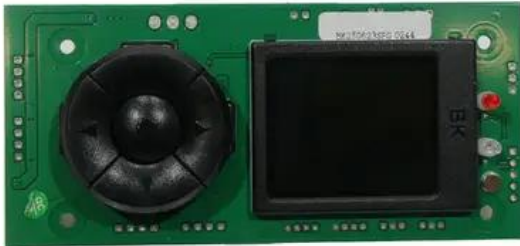

Pcb (Display) LED TMH-W375 Matrix Moving-Head Wash Zoom

Art. No.: E6512405

GTIN: 4026397750775

List price: 78.72 €

incl. 19% VAT.

Features:

Technical specifications:

Weight: 0.05 kg

Scope of delivery:

Logistic

EAN / GTIN: 4026397750775

Weight: 0,05 kg

Length: 0.12 m

Width: 0.06 m

Height: 0.03 m