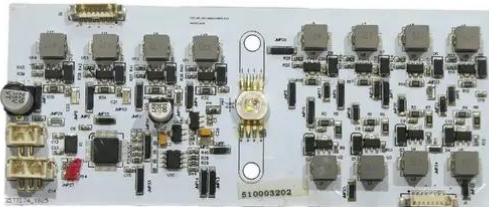

Pcb (LED driver) AKKU MBT-3 Spot MK2 (CRT_DR_LED_MAKKU-MBTA V1.0)

Art. No.: E6512275

GTIN: 4026397746693

Pcb (LED driver) AKKU MBT-3 Spot MK2 (CRT_DR_LED_MAKKU-MBTA V1.0)

Art. No.: E6512275

GTIN: 4026397746693